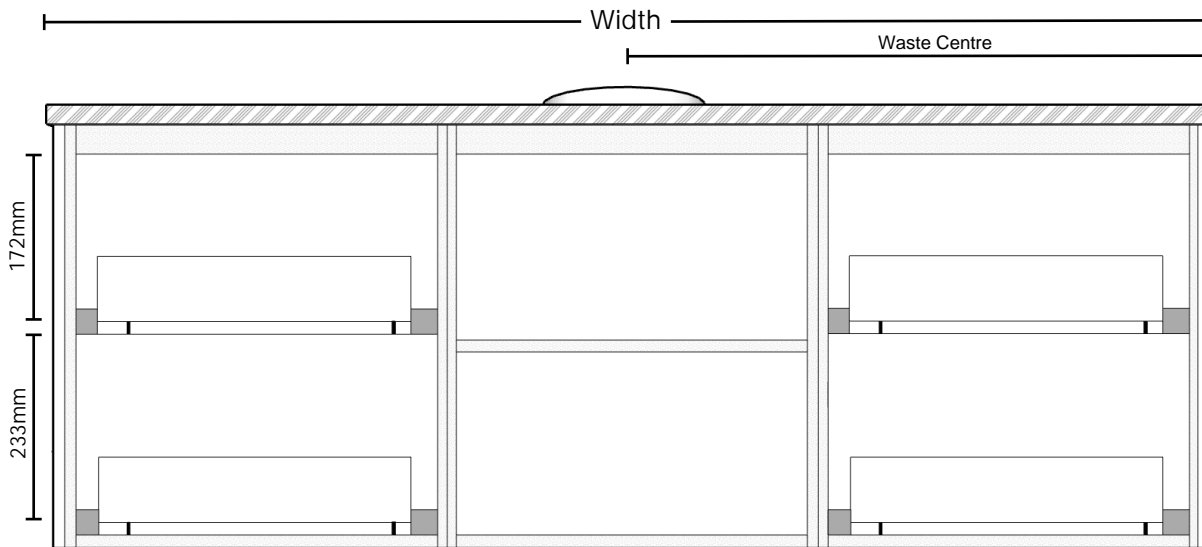

onemade

Cabinet Name: Silicy

Description: Single Bowl Wall Hung Vanity

Available sizes:

Width - 1200mm, 1300mm, 1400mm,
1500mm, 1600mm, 1700mm, 1800mm,
1900mm, 2000mm, 2100mm, 2200mm and
2300mm

Height - 600mm

Depth - 500mm

Useable Drawer Space
Sizes +/- 20mm dependent
on bench top thickness.

Drawer Front Sizes
Sizes +/- 20mm dependent
on bench top thickness.

www.onemade.com.au

(08) 9456 0164 | sales@onemade.com.au