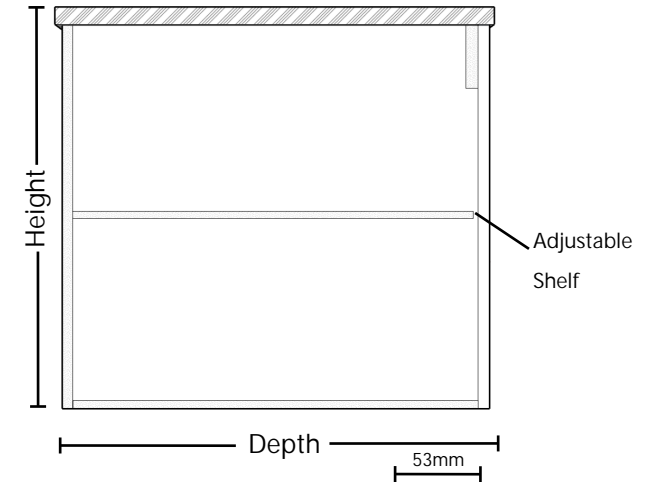

onemade

Cabinet Name: Silicy

Description: Single Bowl Wall Hung Vanity

Available sizes:

Width - 1200mm, 1300mm, 1400mm,
1500mm, 1600mm, 1700mm, 1800mm,
1900mm, 2000mm, 2100mm, 2200mm and
2300mm

Height - 600mm

Depth - 500mm

Useable Drawer Space
Sizes +/- 20mm dependent
on bench top thickness.

Drawer Front Sizes
Sizes +/- 20mm dependent
on bench top thickness.

www.onemade.com.au

(08) 9456 0164 | sales@onemade.com.au

**All Sizes are approximate and may change
dependant on selections*