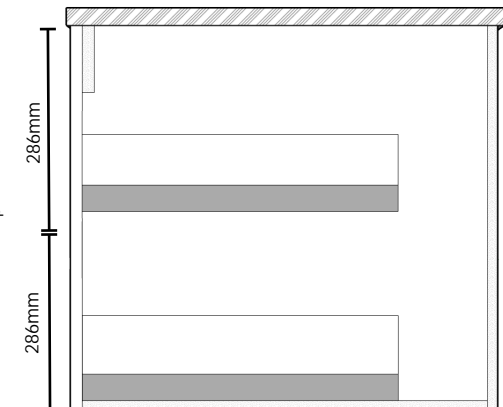

onemade

Cabinet Name: Silicy

Description: Single Bowl Wall Hung Vanity

Available sizes:

Width - 1200mm, 1300mm, 1400mm,
1500mm, 1600mm, 1700mm, 1800mm,
1900mm, 2000mm, 2100mm, 2200mm and
2300mm

Height - 600mm

Depth - 500mm

Useable Drawer Space
Sizes +/- 20mm dependent
on bench top thickness.

Drawer Front Sizes
Sizes +/- 20mm dependent
on bench top thickness.

www.onemade.com.au

(08) 9456 0164 | sales@onemade.com.au

**All Sizes are approximate and may change
dependant on selections*